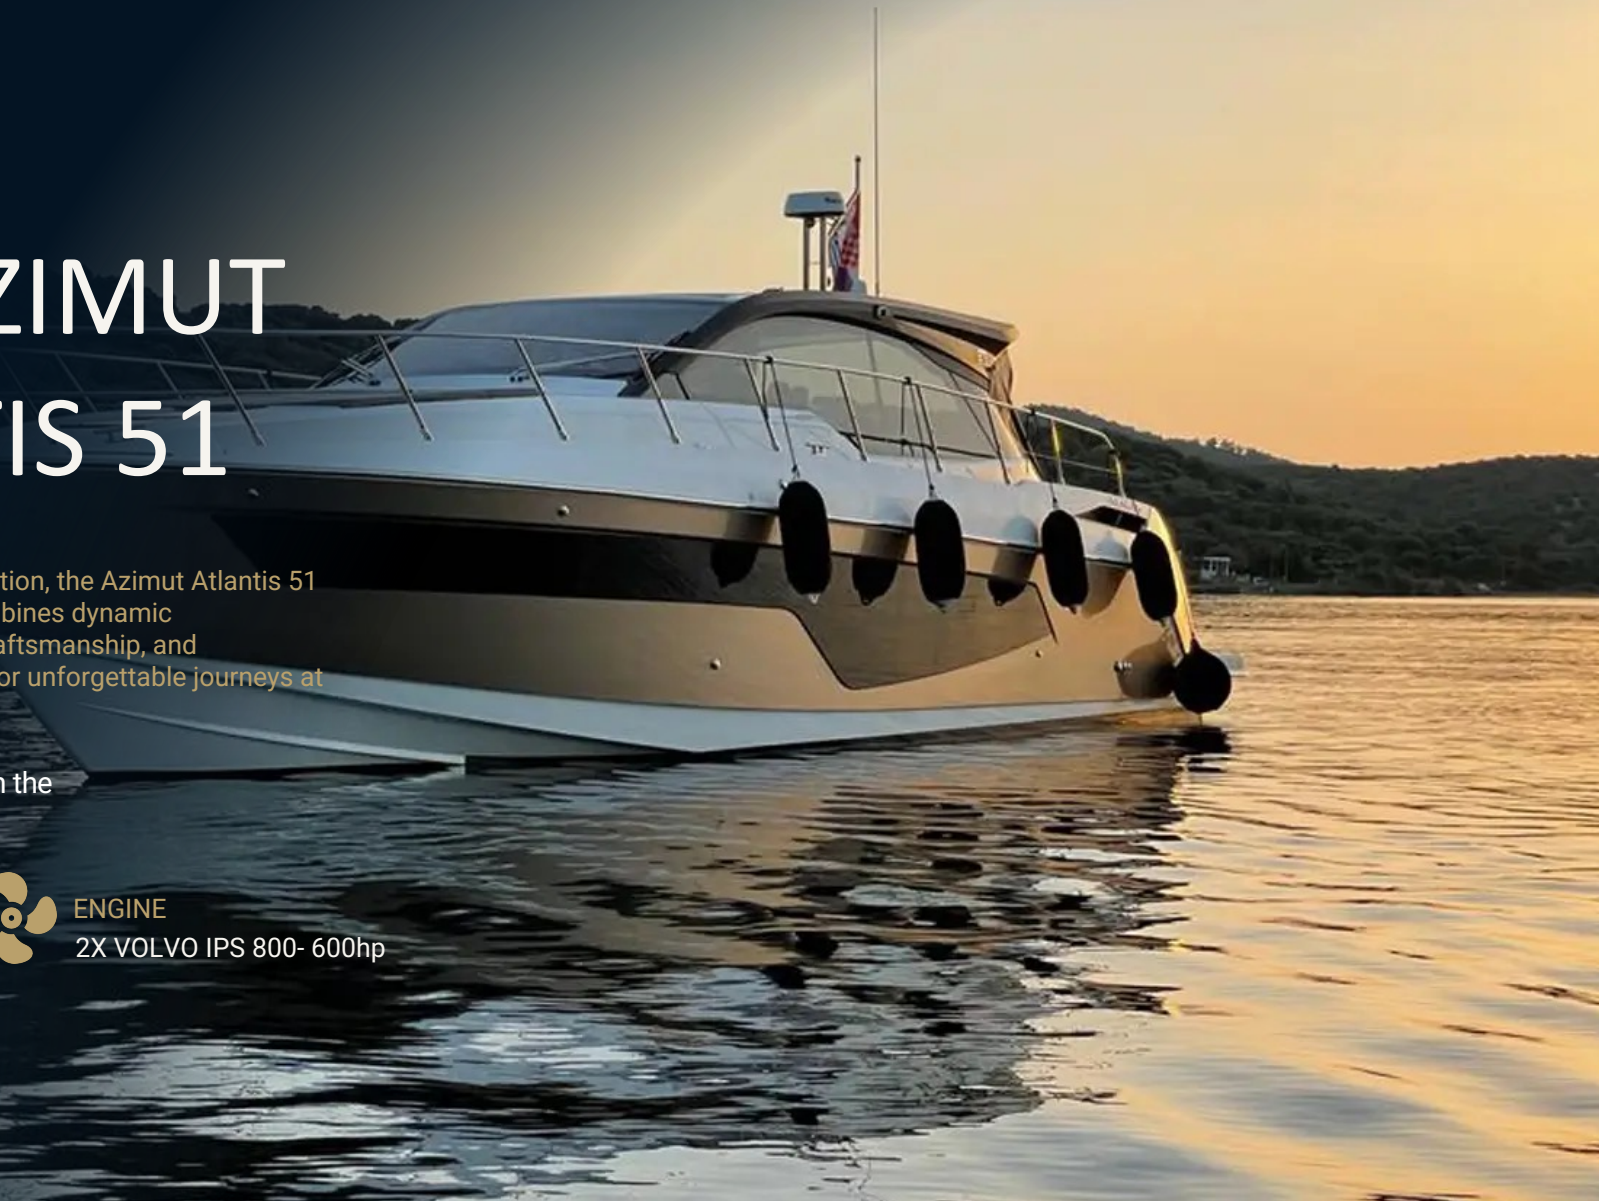

2018 AZIMUT ATLANTIS 51

An ode to elegance and innovation, the Azimut Atlantis 51 is a yacht that seamlessly combines dynamic performance, refined Italian craftsmanship, and exceptional onboard comfort for unforgettable journeys at sea.

Free your sense of luxury with the Azimut Atlantis 51.

LENGTH
16.18m

ENGINE
2X VOLVO IPS 800- 600hp

2018 AZIMUT ATLANTIS 51

The Azimut Atlantis 51 combines timeless Italian design with exceptional comfort, performance, and innovation, created for owners who value refined cruising experiences without compromising luxury.

With sleek sporty lines, expansive outdoor living areas, and sophisticated onboard spaces, the Azimut Atlantis 51 delivers a contemporary yachting lifestyle designed for unforgettable moments with family and guests alike.

RANGE
350 nm

2018 AZIMUT ATLANTIS 51

TECHNICAL SPECIFICATIONS

- Cabins: 3
- Heads: 2
- Berths: 6
- Fuel Tank: approx. 1,500 l
- Water Tank: approx. 450 l
- Cruising Speed: approx. 28–30 kn
- Maximum Speed: approx. 34–35 kn
- Bow thruster
- Onan generator 13.5 kW
- Watermaker predisposition