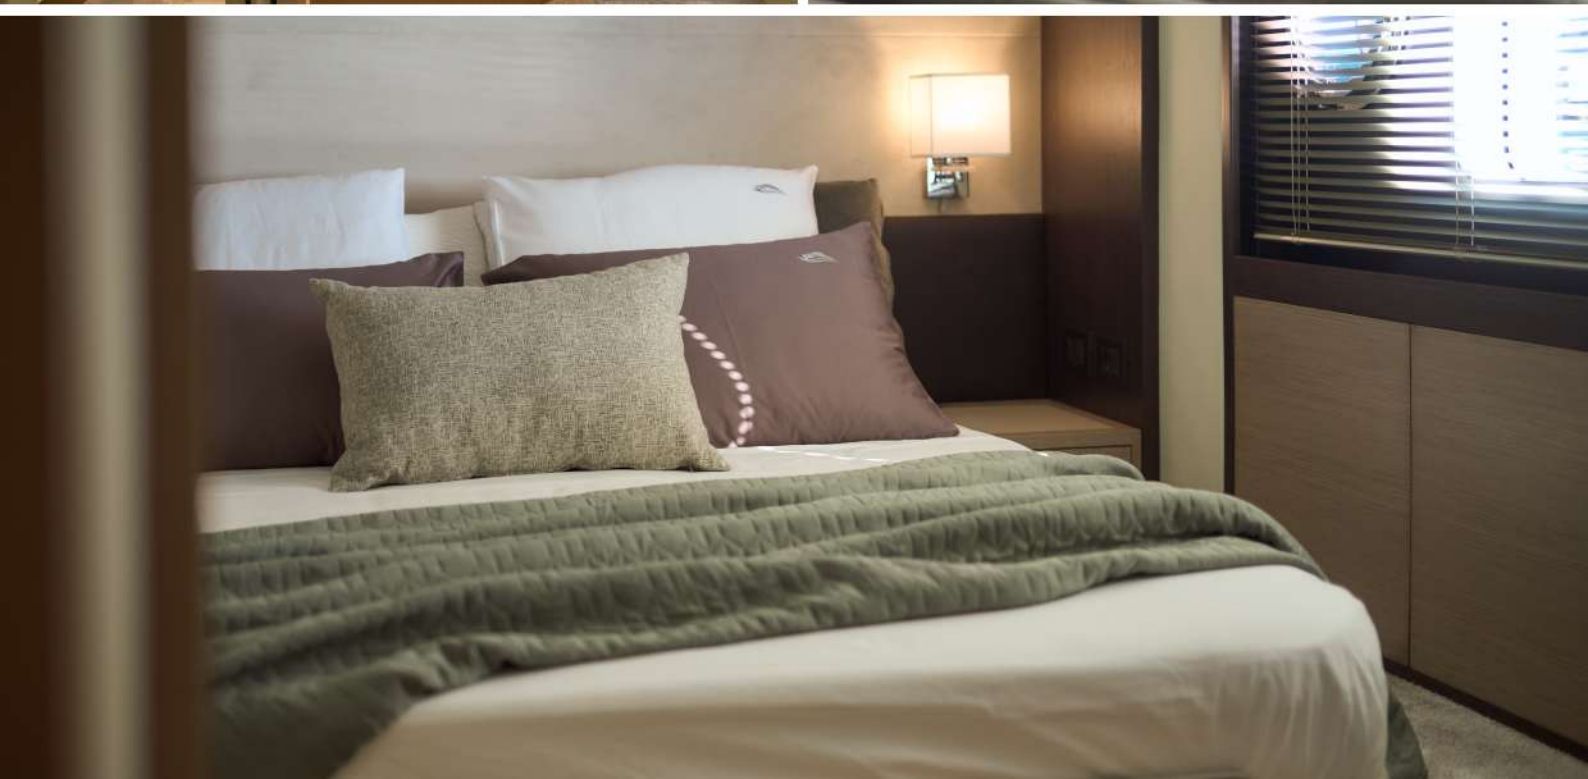

Absolute Navetta 48

INTERIOR