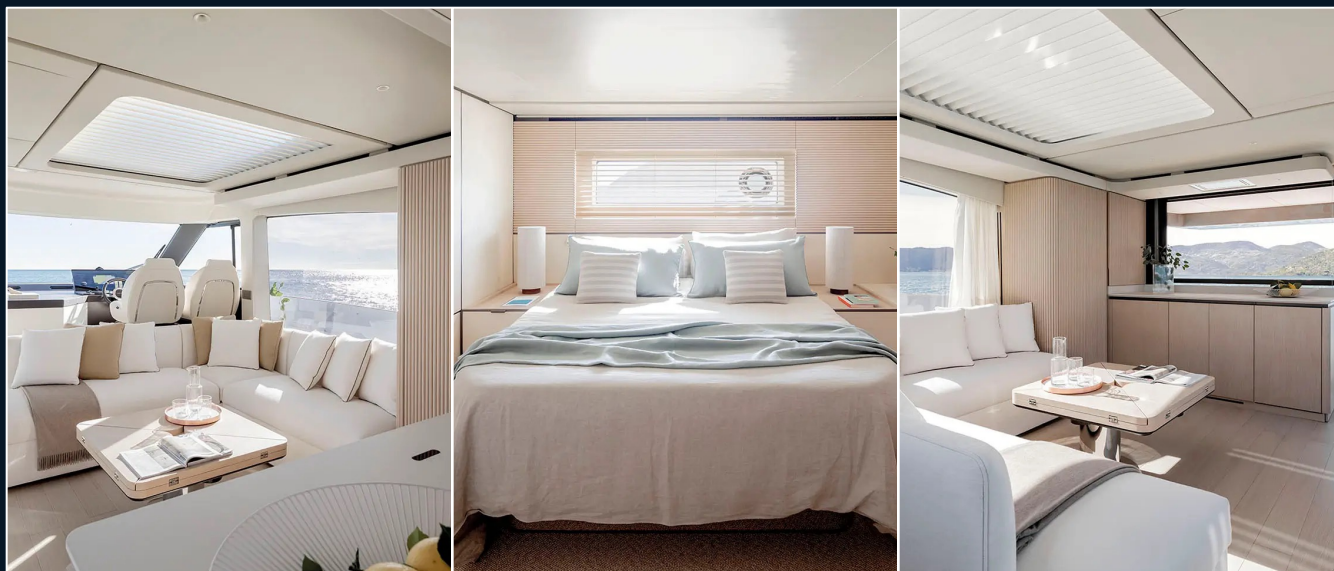

2026 AZIMUT SEADECK 6

APPLIANCES

- Fully equipped galley options
- Wine cooler & icemaker options
- Dishwasher & washer-dryer options
- Outdoor BBQ configuration available
- Optional watermaker system

ELECTRICAL SYSTEM

- Advanced onboard energy management
- Dimmable interior & exterior lighting
- Shore power connection
- Underwater lighting options
- Additional waterproof sockets available

ELECTRONICS & NAVIGATION

- Volvo Penta IPS joystick control
- Integrated Raymarine navigation system
- Advanced docking assistance systems
- Optional cameras & monitoring systems
- Digital yacht monitoring solutions

AUDIO & VIDEO SYSTEM

- Premium audio system options
- Indoor & outdoor speaker packages
- Hi-Lo TV systems available
- Smart entertainment integration
- Multi-zone audio/video control systems

PRICE ON REQUEST

excl. VAT

navis marine
exclusive sales - brokerage - consulting

+385 1 4635 261

info@navis-marine.com

www.navis-marine.com

Trg žrtava fašizma 5
10000 Zagreb, Croatia

NAVIGATE YOUR STORY!