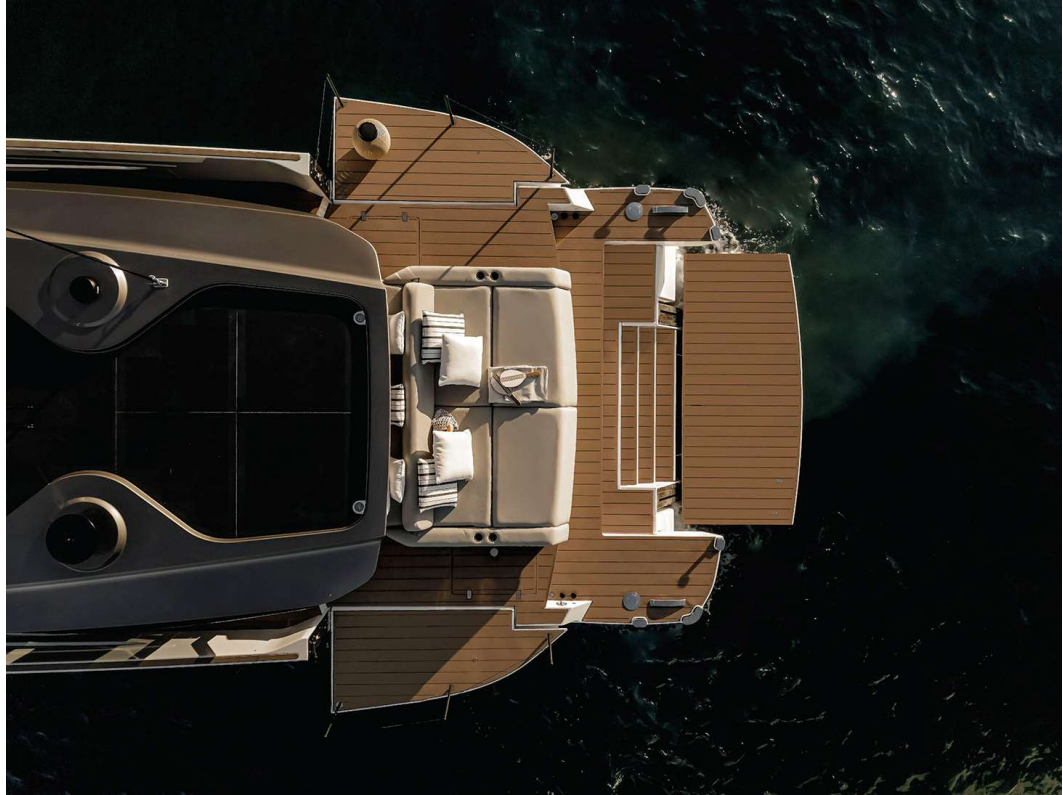

Azimut Seadeck 6

EXCLUSIVE SALES

Designed for dynamic cruising with refined Italian styling, this yacht delivers an exceptional balance of performance, comfort, and onboard luxury. Powered by upgraded Volvo Penta IPS engines and equipped with advanced stabilization systems, it offers smooth handling, efficient cruising, and an elevated yachting experience. Carefully selected upgrades throughout the exterior and interior create a sophisticated atmosphere for both entertaining and extended stays onboard.

MAIN SYSTEMS

- Docking station with bow thruster control on starboard side deck
- Heat recovery system for hot water
- Proportional bow thruster
- Seakeeper 9 stabilizer

EXTERIOR

- Blue Teak on side decks
- Automatic cockpit awning with privacy shade in black fabric
- Electric pop-up mooring winches on stern fixed platforms
- Electric pop-up cleats on stern fixed platforms
- Foldable backrest for aft cockpit lounge in Batyline fabric
- Telescopic gangway
- Two underwater lights on transom
- Upgraded external cushions in Batyline fabric

EXTERIOR

Azimut Seadeck 6

EXTERIOR

Azimut Seadeck 6
INTERIOR

Azimut Seadeck 6
INTERIOR

Azimut Seadeck 6
INTERIOR